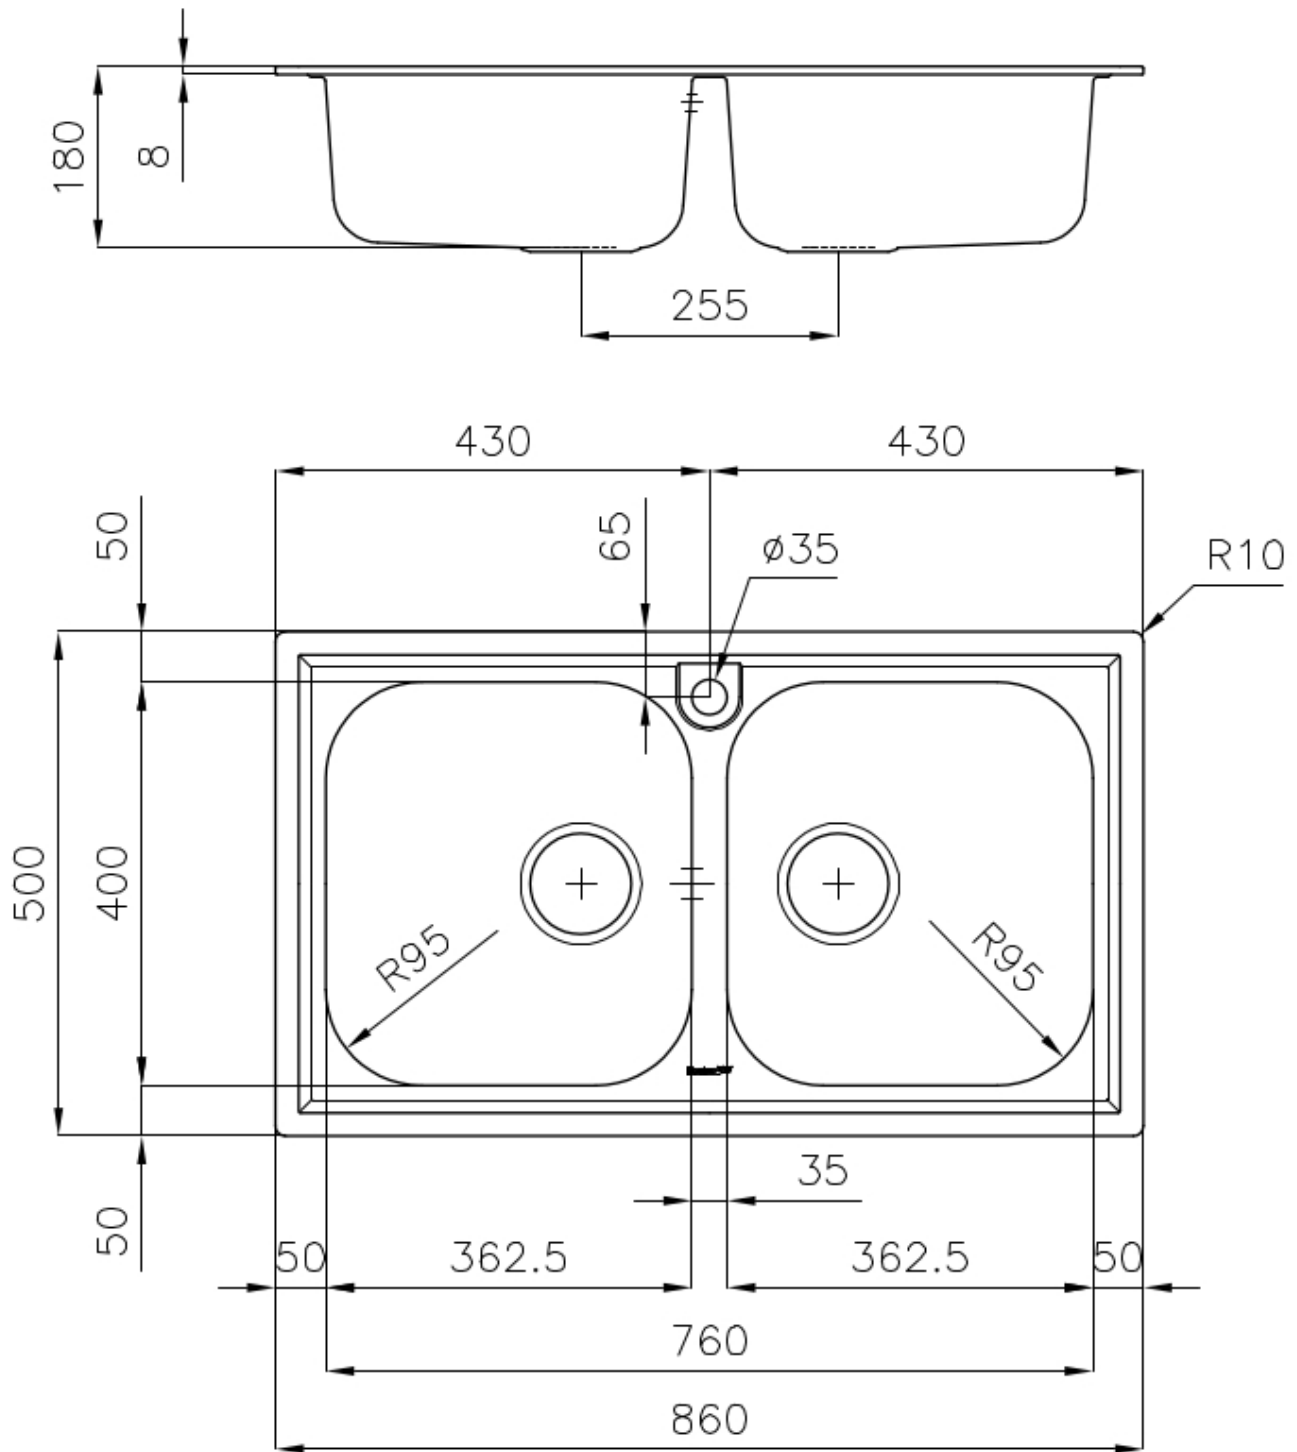

Sink FM

Kitchen Sinks

Code: 1974 060

DETAILS

Edge/Installation Type Standard (8 mm Edge)

Finish Foster brushed

Material AISI 304 stainless steel

Texture Foster brushed

Base 80-90 cm

Dimensions 860 x 500 mm

Standard fittings Fixing hooks, gasket, drain, overflow and siphon, boxed packing

Mixer holes 1 standard hole

Built-in hole 840 x 480 mm

Drainer No

Width 86 cm

Bowl dimension 362,5x400mm

Number of bowls 2 bowls

Waste fitting 3,5" drain

FEATURES

Added value Foster uses steel thicknesses higher than those used on average by other manufacturers. This is how, thanks to our long experience, we know how to make sinks of superior quality and with a better resistance to aging.

Basket 3,5" waste fitting The drain is equipped with a large 3.5" drain, with the practical basket cap that prevents the discharge of solid parts.

Sliding brackets

TECHNICAL DATA

OPTIONAL ACCESSORIES

Glass chopping board
8631 300